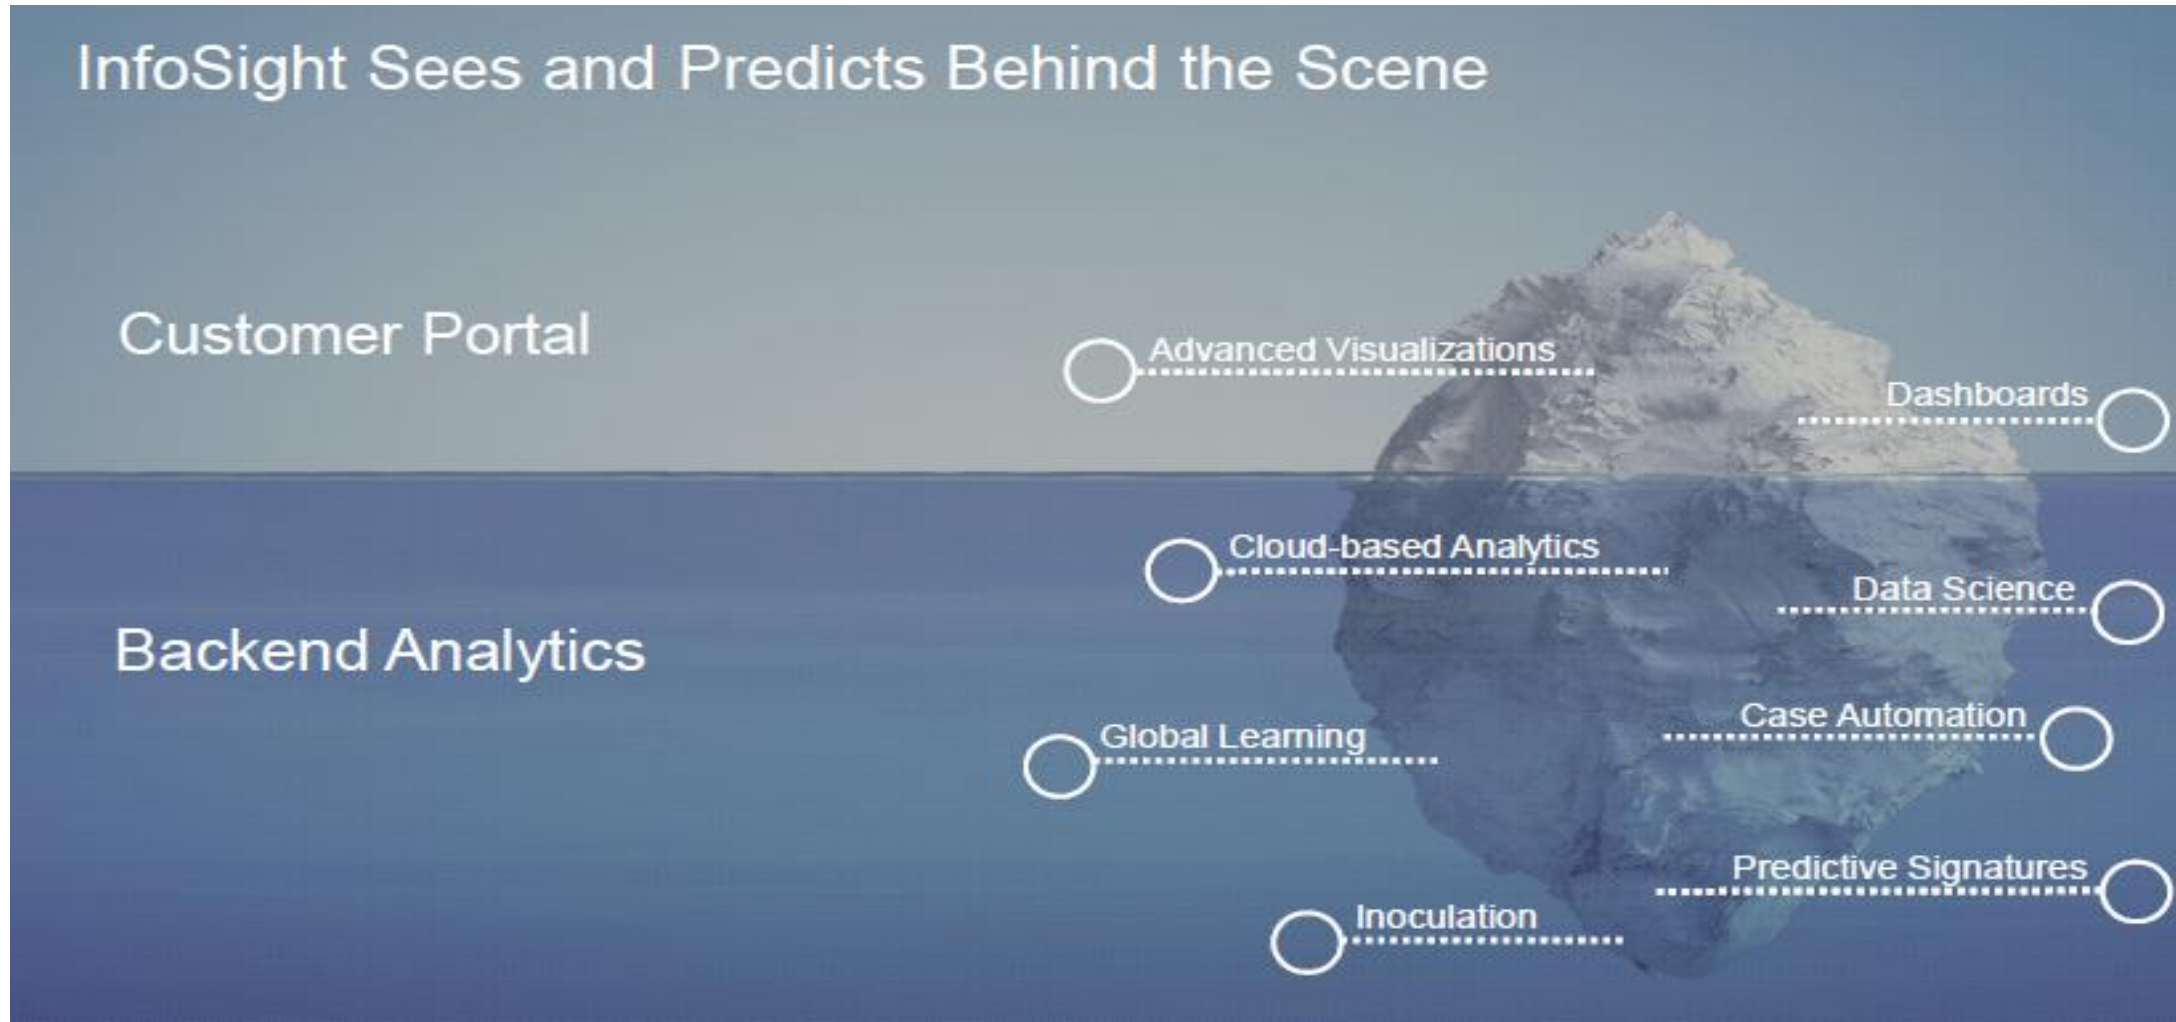

InfoSight collects and analyzes more
sensor data points every four hours,

than there are stars in our galaxy.

InfoSight – beyond Storage

Correlates Data and Solves Problems Beyond Storage

Root cause performance issues

Pinpoint "noisy neighbor" VMs

Repurpose underutilized hosts

Avoid unnecessary upgrades

Behind the Scene....automated

Unique and Differentiated

How InfoSight is Unique and Differentiated

- 1 Architected for analytics
- 2 Awareness beyond storage
- 3 Applied machine learning and data science
- 4 Prescriptive recommendations