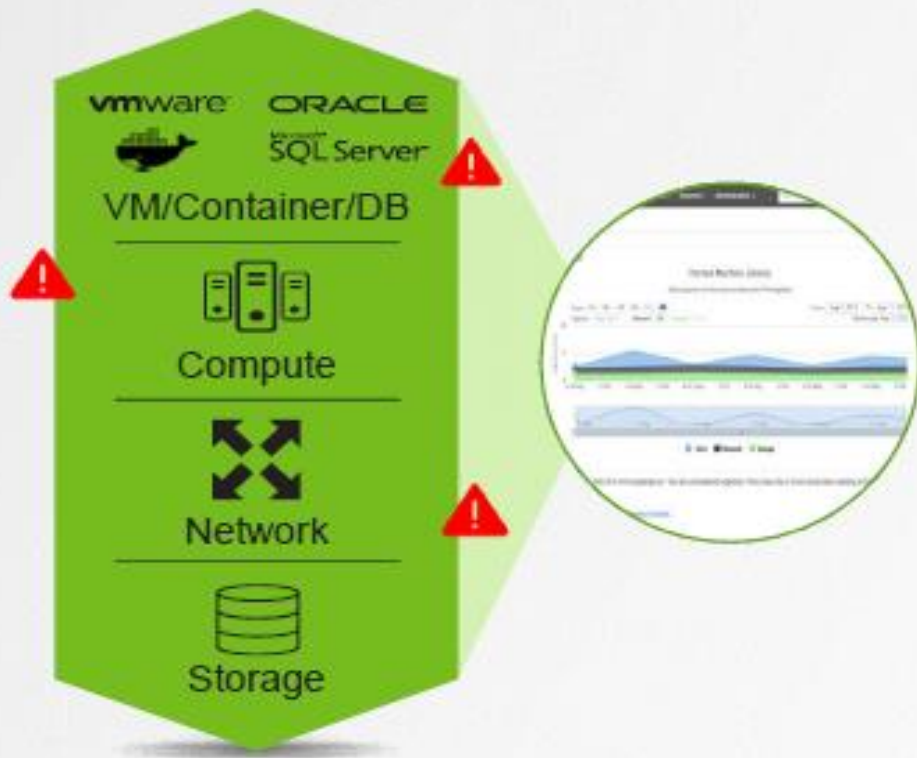

InfoSight – beyond Storage

Correlates Data and Solves Problems Beyond Storage

Root cause performance issues

Pinpoint "noisy neighbor" VMs

Repurpose underutilized hosts

Avoid unnecessary upgrades