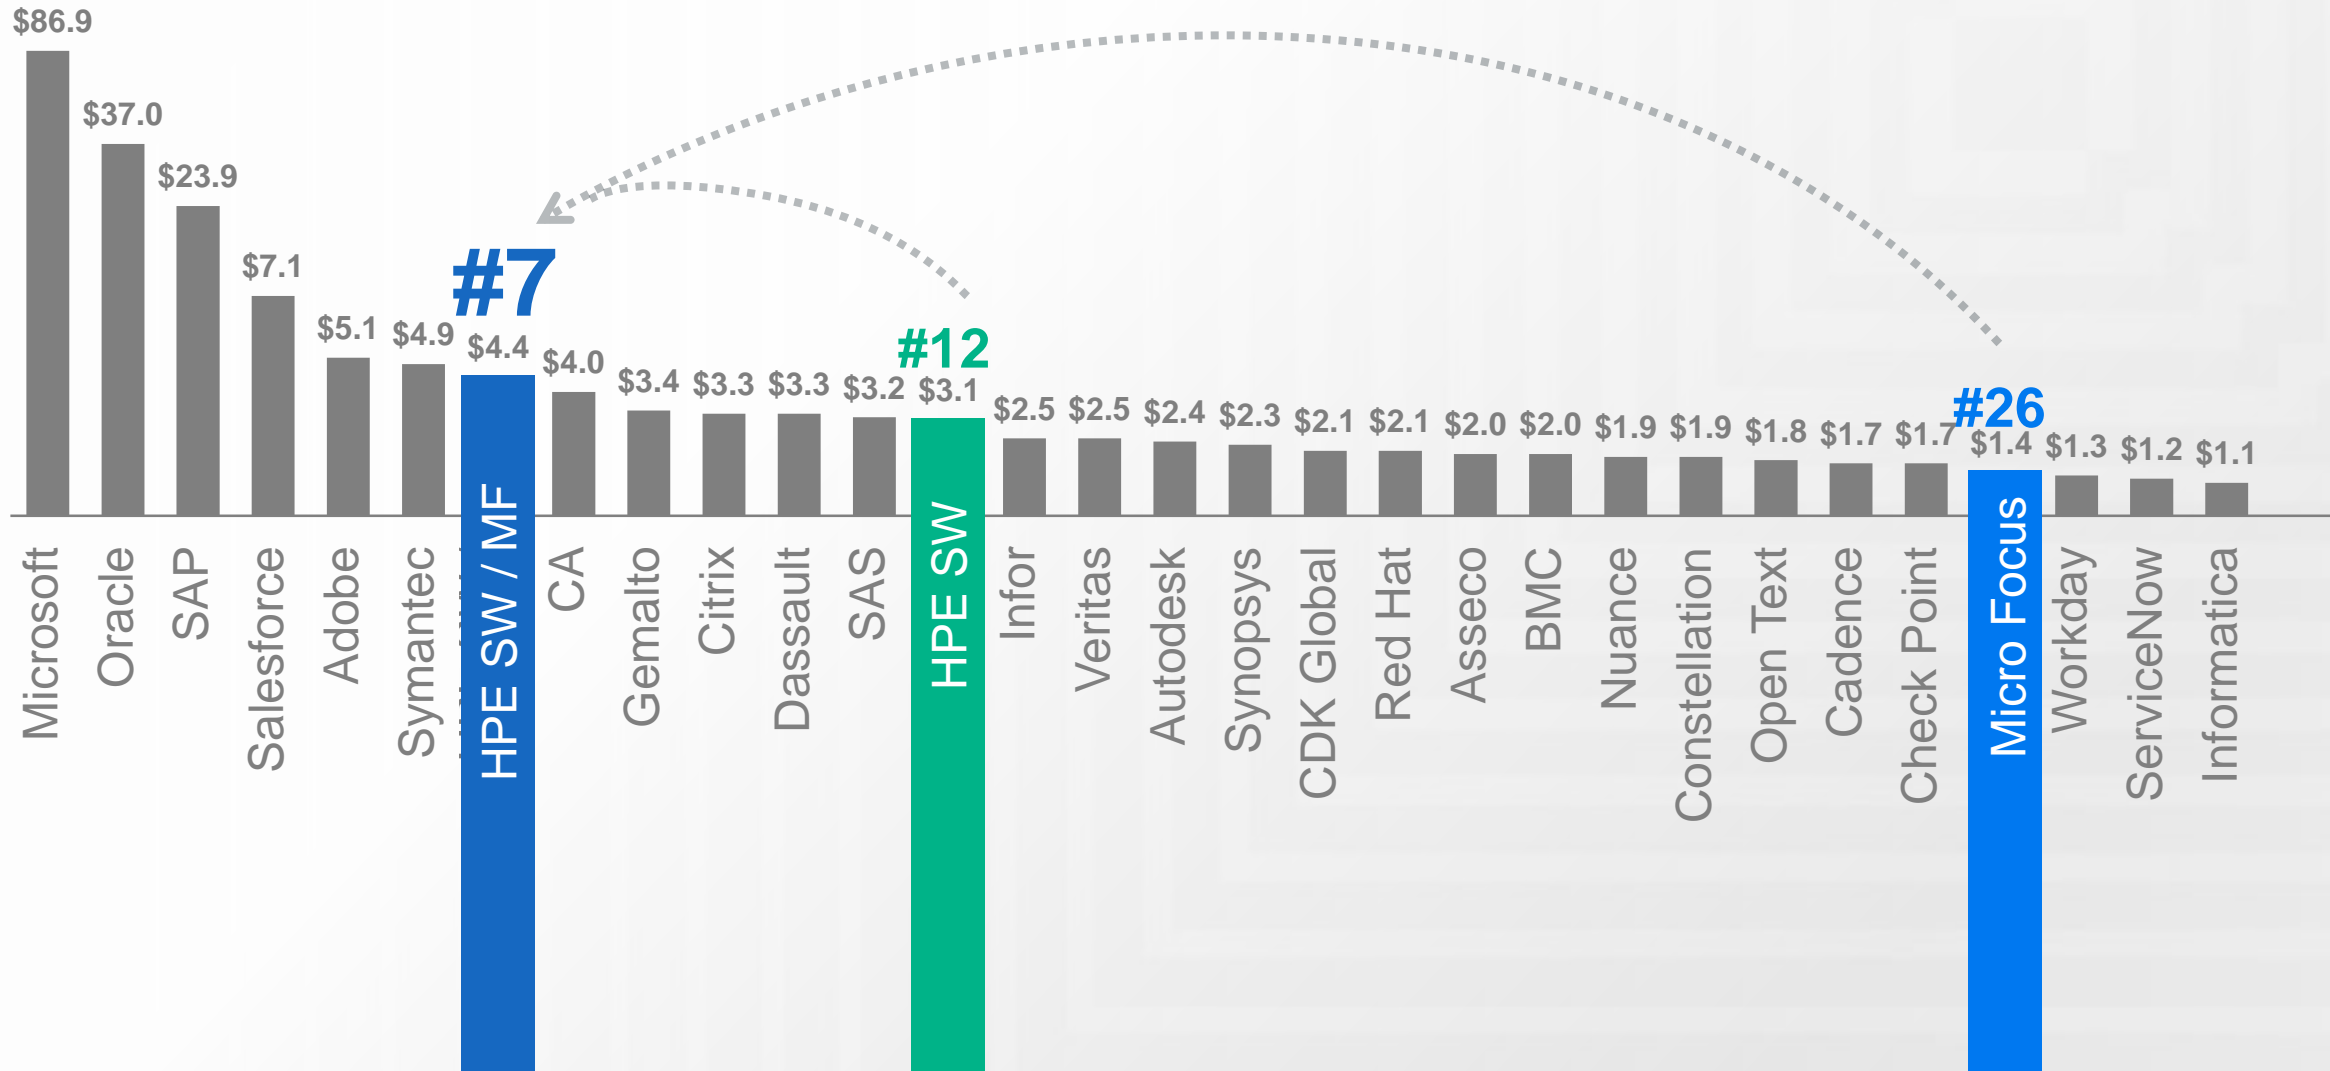

Network Management/
Data Protector

OPSWARE **MERCURY** **ArcSight** **VERTICA**

Peregrine **SHUNRA** **ATALLA** **Voltage**

30
Years

Combined Micro Focus: An Industry Shaper

An aerial night view of a city with lights reflecting on water. The water is dark blue, and the city lights are bright yellow and orange, creating a shimmering effect. The sky is dark, and the overall scene is a mix of natural and artificial light.