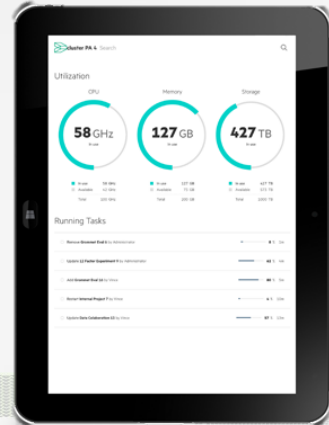

HPE MSA
Affordable
acceleration

HPE XP7
Extreme availability
Mainframe
connectivity

From **Hyper-Converged**
to **Composable**

HPE Composable Storage
3PAR Tier-1 for HPE Synergy

HPE SimpliVity 380
Built for enterprise HCI