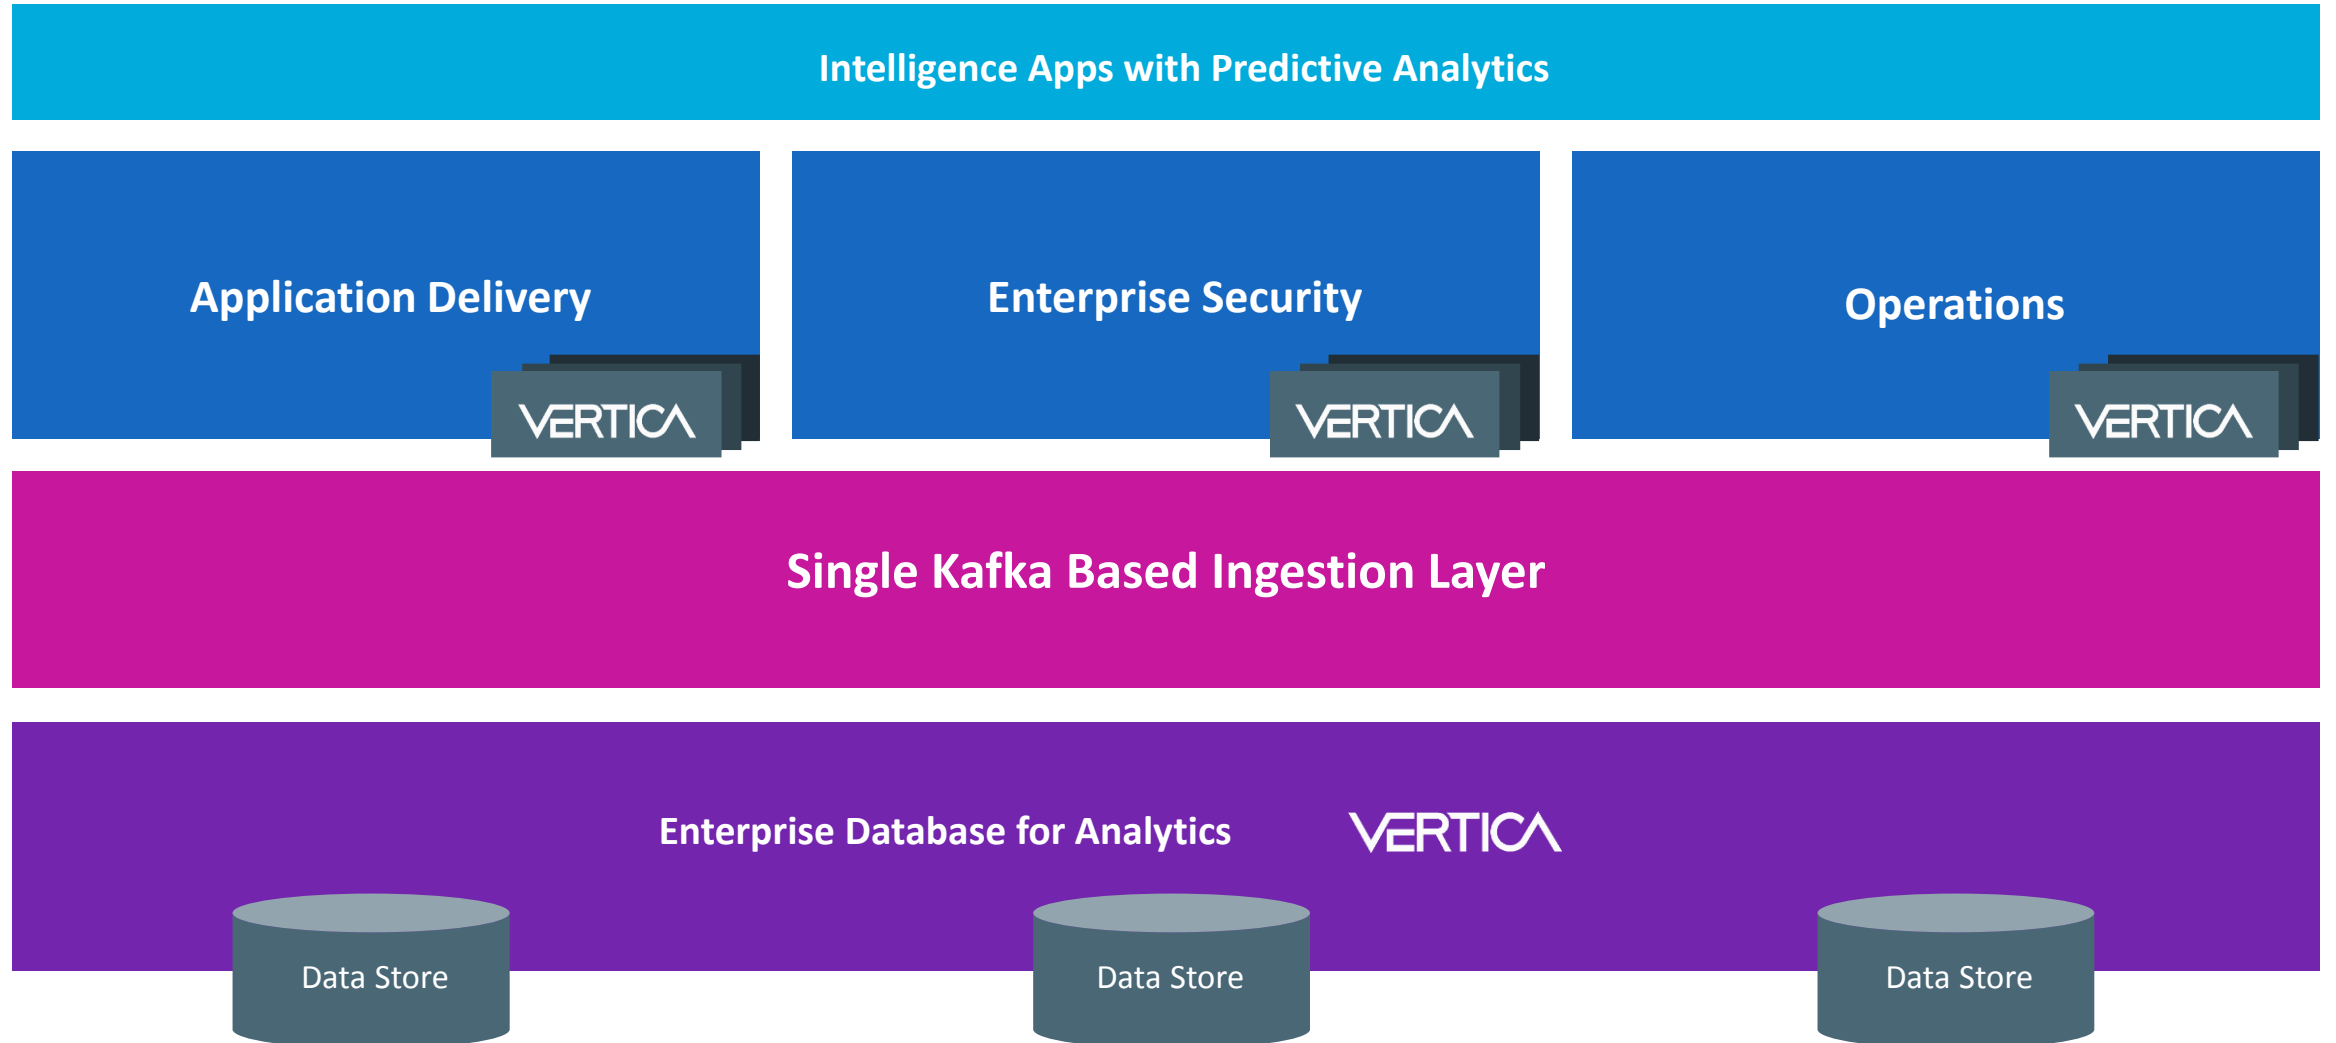

ARCHIVE

SEARCH

Predictive Analytics

Mission Critical Travel Example

14 million
lines of code in a
Boeing 787

30+ systems
to support flight
reservation, check-
in & maintenance

ITOM + VERTICA
+ Host Connectivity